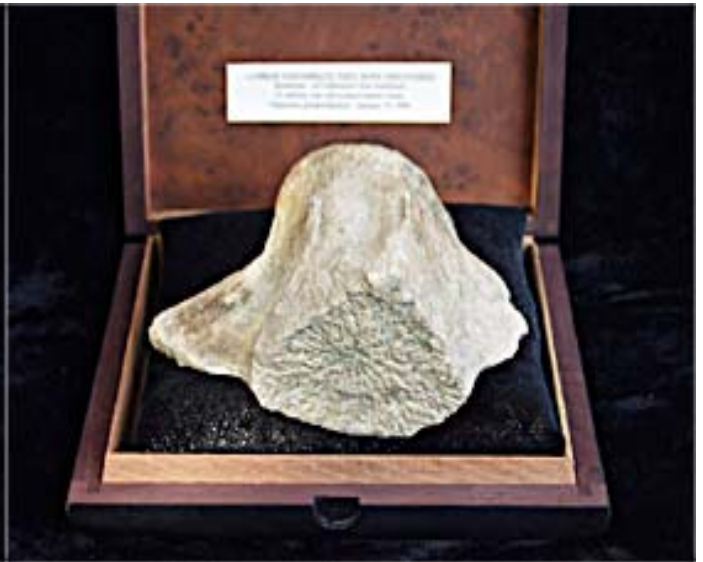

FOSSIL BONE REPLICAS

OJAI WHALE

MANDIBLE in Concretion (4.5" x 3" x 4.5")

LUMBAR VERTEBRATE (4.5" x 4" x 7")

CAUDAL VERTEBRATE w/ DISC (2.5" x 2.5" x 1.5")

INTER-COSTAL
(1.5" x 1.5" x 1.5")

MANDIBLE (6.5" x 3" x 3.5")

CAUDAL VERTEBRATE
(3" x 2" x 2.5")

FOR MORE INFORMATION: 818-569-5465

Order Now